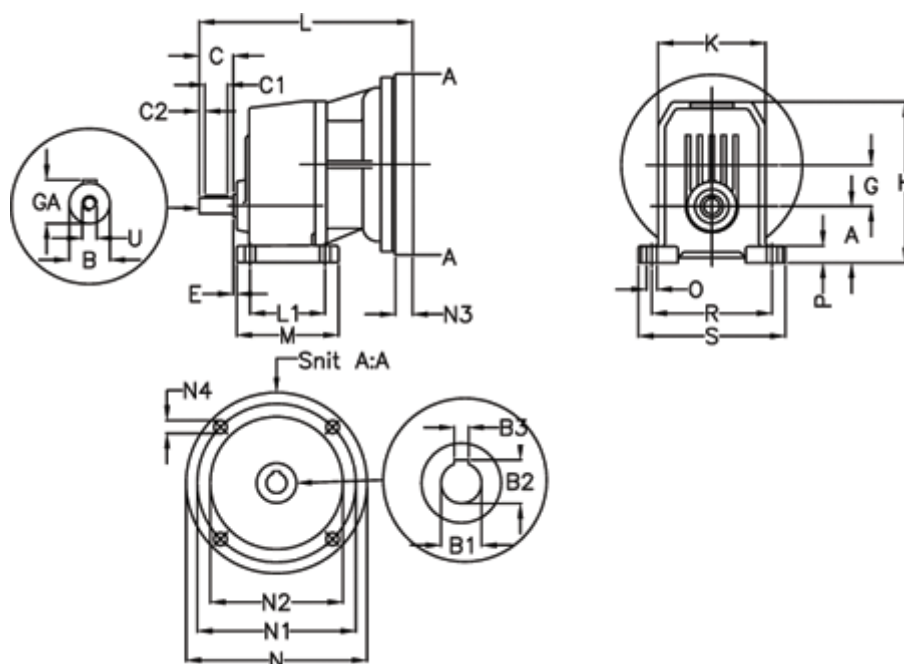

Article number: 40550501291235
 Description: Single Stage Helical Gear
 S 501-12,9-P90B5

Measures

A = 82	E = 25.5	M = 190.0	R = 225
B = 38	F = 10x8x60	N = 200	S = 270
B1 = 24	G = 73.5	N1 = 165	U = M12
B2 = 27.3	GA = 41.0	N2 = 130	
B3 = 8	H = 278.5	N3 = -	
C = 80	K = 185	N4 = M10x12	
C1 = 60	L = 334	O = 18	
C2 = 10	L1 = 145.0	P = 25.0	